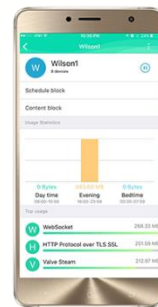

Specifications

Manufacturer	ASUS
Model/Part Number	90IG04C0-BA0B10
UPC	889349721001
Network Standard	IEEE 802.11a, IEEE 802.11b, IEEE 802.11g, IEEE 802.11n, IEEE 802.11ac, IPv4, IPv6
Coverage	Very large homes
Data Rate	802.11a : 6,9,12,18,24,36,48,54 Mbps 802.11b : 1, 2, 5.5, 11 Mbps 802.11g : 6,9,12,18,24,36,48,54 Mbps 802.11n : up to 400 Mbps 802.11ac : up to 867 Mbps
Antenna	Internal antenna x 7
Transmit/Receive	MIMO technology 2.4 GHz 2 x 2 5 GHz-1 2 x 2 5 GHz-2 2 x 2

Features	MU-MIMO Adaptive QoS AiProtection Parental Control Guest Network
Operating Frequency	2.4G Hz, 5 GHz-1, 5 GHz-2
Encryption	WPA2-PSK
Ports	RJ45 for 10/100/1000/Gigabits BaseT for WAN x 1, RJ45 for 10/100/1000/Gigabits BaseT for LAN x 1
Dimension	149.8 x 149.8 x 49.5 inch (LxWxH) ~ cm (Without Bezel)

* All specifications are subject to change without notice