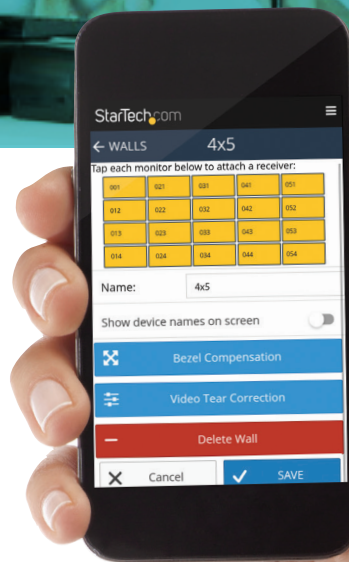

View the full selection of StarTech.com products at:
www.startech.com/digital-signage

The Video Switching & Wall Control App

Our exclusive app provides you with an easy-to-use interface to set up, control and customize your multiple display digital signage solutions.

Flip over to see Digital Signage setup options

Digital Signage Situations & Solutions

From a simple single-source to single-display setup, to more robust multi-source and multi-display configurations, we offer a wide range of digital signage connectivity products.